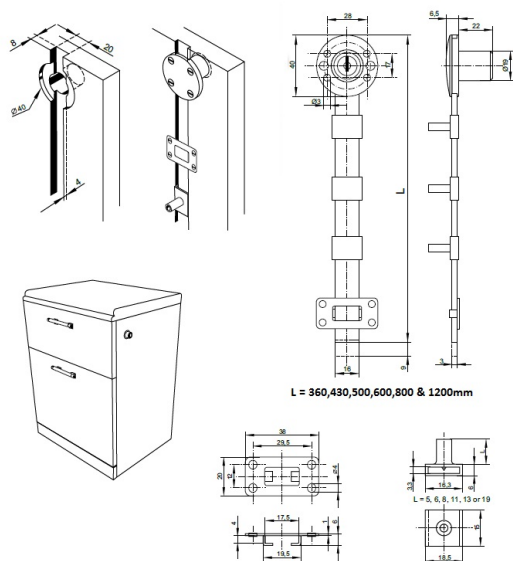

PRODUCT SHEET

Description:

Central Lock 851N/1200mm, $\varnothing 19 \times 22$ mm, NPL, CK SISO, 13mm Peg W/Screws

Item number:

14.01.331-0

Units	Box	Carton	HS Code	Barcode
Pcs.	12	60	8301300000	
				5704866033374